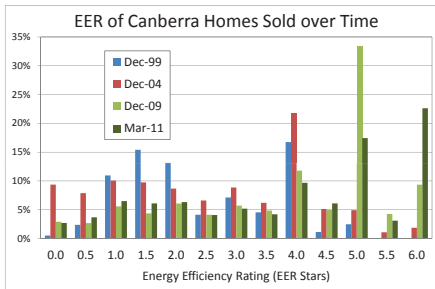

Trevor Lee is the Director of Buildings with Energy Partners

Water ■ Energy ■ Waste ■ Health and Toxicity ■ Life Cycle Evaluation

- Energy Efficiency Ratings (EERs)
- Home Energy Audits
- Cost effective code compliance for new homes
- 10-Star Challenge for keen households
- NABERS assessments – domestic and commercial
- highest comfort
- lowest cost
- lowest running cost
- Design advice
- Simulation and ratings
- BASIX for NSW