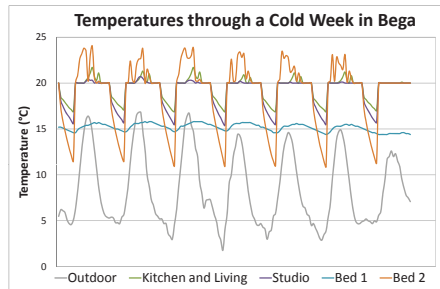

Water ■ Energy ■ Waste ■ Health and Toxicity ■ Life Cycle Evaluation

- Energy Efficiency Ratings (EERs)
- Home Energy Audits
- Cost effective code compliance for new homes
- 10-Star Challenge for keen households
- NABERS assessments – domestic and commercial
- highest comfort
- lowest cost
- lowest running cost
- Design advice
- Simulation and ratings
- BASIX for NSW